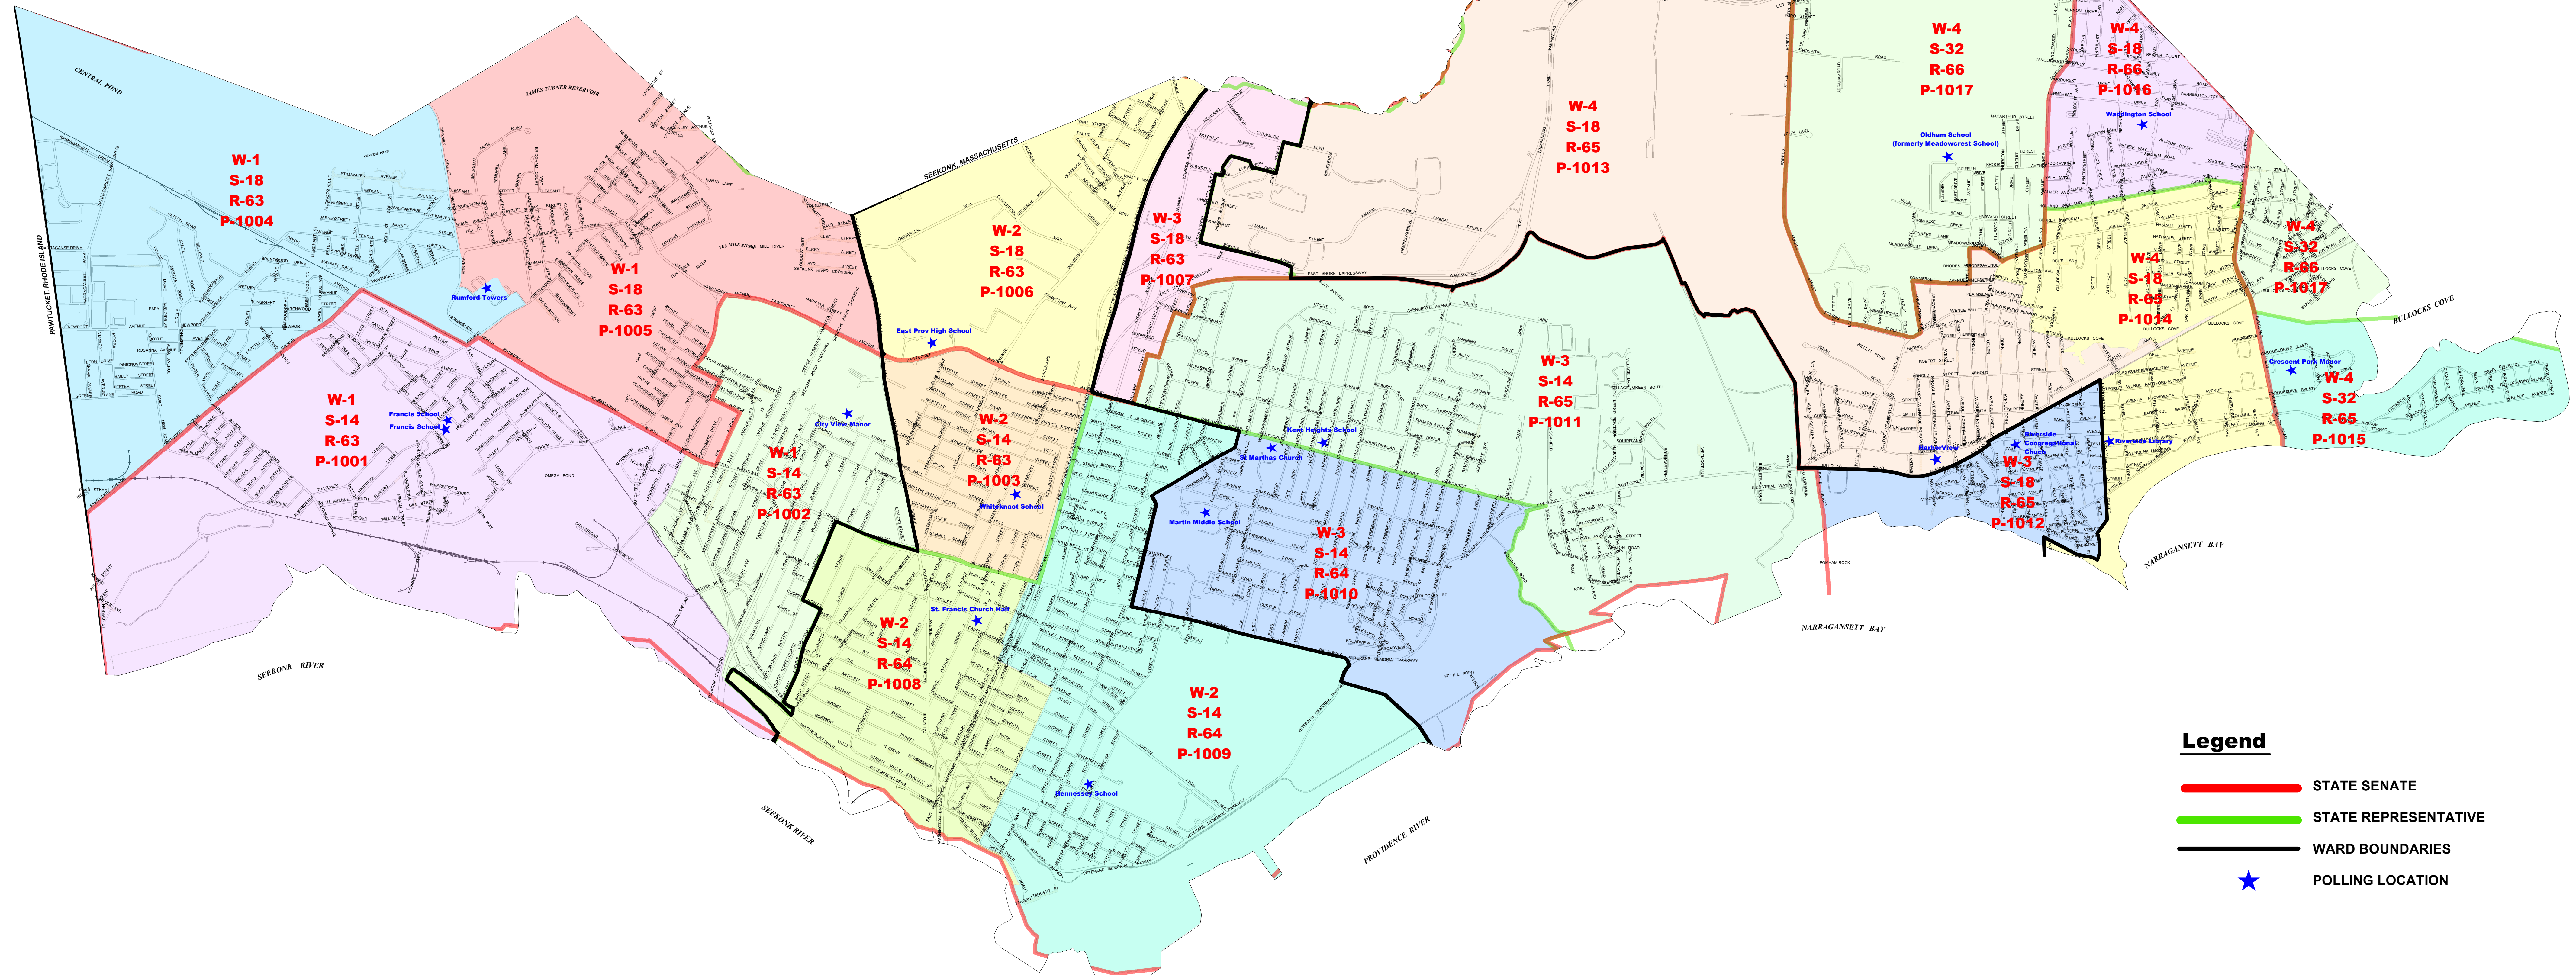

# CITY OF EAST PROVIDENCE PROPOSED WARDS W/ 17 PRECINCTS CONGRESSIONAL DISTRICT 1

PRECINCTS	WARD	SENATE	REP.	POLLING LOCATION
1001	1	14	63	FRANCIS SCHOOL
1002	1	14	63	CITY VIEW MANOR
1003	2	14	63	WHITEKNACT SCHOOL
1004	1	18	63	RUMFORD TOWERS
1005	1	18	63	FRANCIS SCHOOL *
1006	2	18	63	EAST PROV. HIGH SCHOOL
1007	3	18	63	ST. MARTHAS CHURCH *
1008	2	14	64	ST. FRANCIS CHURCH
1009	2	14	64	HENNESSEY SCHOOL
1010	3	14	64	MARTIN MIDDLE SCHOOL

PRECINCTS	WARD	SENATE	REP.	POLLING LOCATION
1011	3	14	65	KENT HEIGHTS SCHOOL
1012	3	18	65	RIVERSIDE CONGRAGATIONAL CHURCH
1013	4	18	65	HARBOR VIEW MANOR
1014	4	18	65	RIVERSIDE LIBRARY
1015	4	32	65	CRESCENT PARK MANOR
1016	4	18	66	WADDINGTON SCHOOL
1017	4	32	66	OLDHAM SCHOOL (FORMERLY MEADOWCREST)

\* VOTING OUT OF DISTRICT

**Legend**

- STATE SENATE
- STATE REPRESENTATIVE
- WARD BOUNDARIES
- ★ POLLING LOCATION